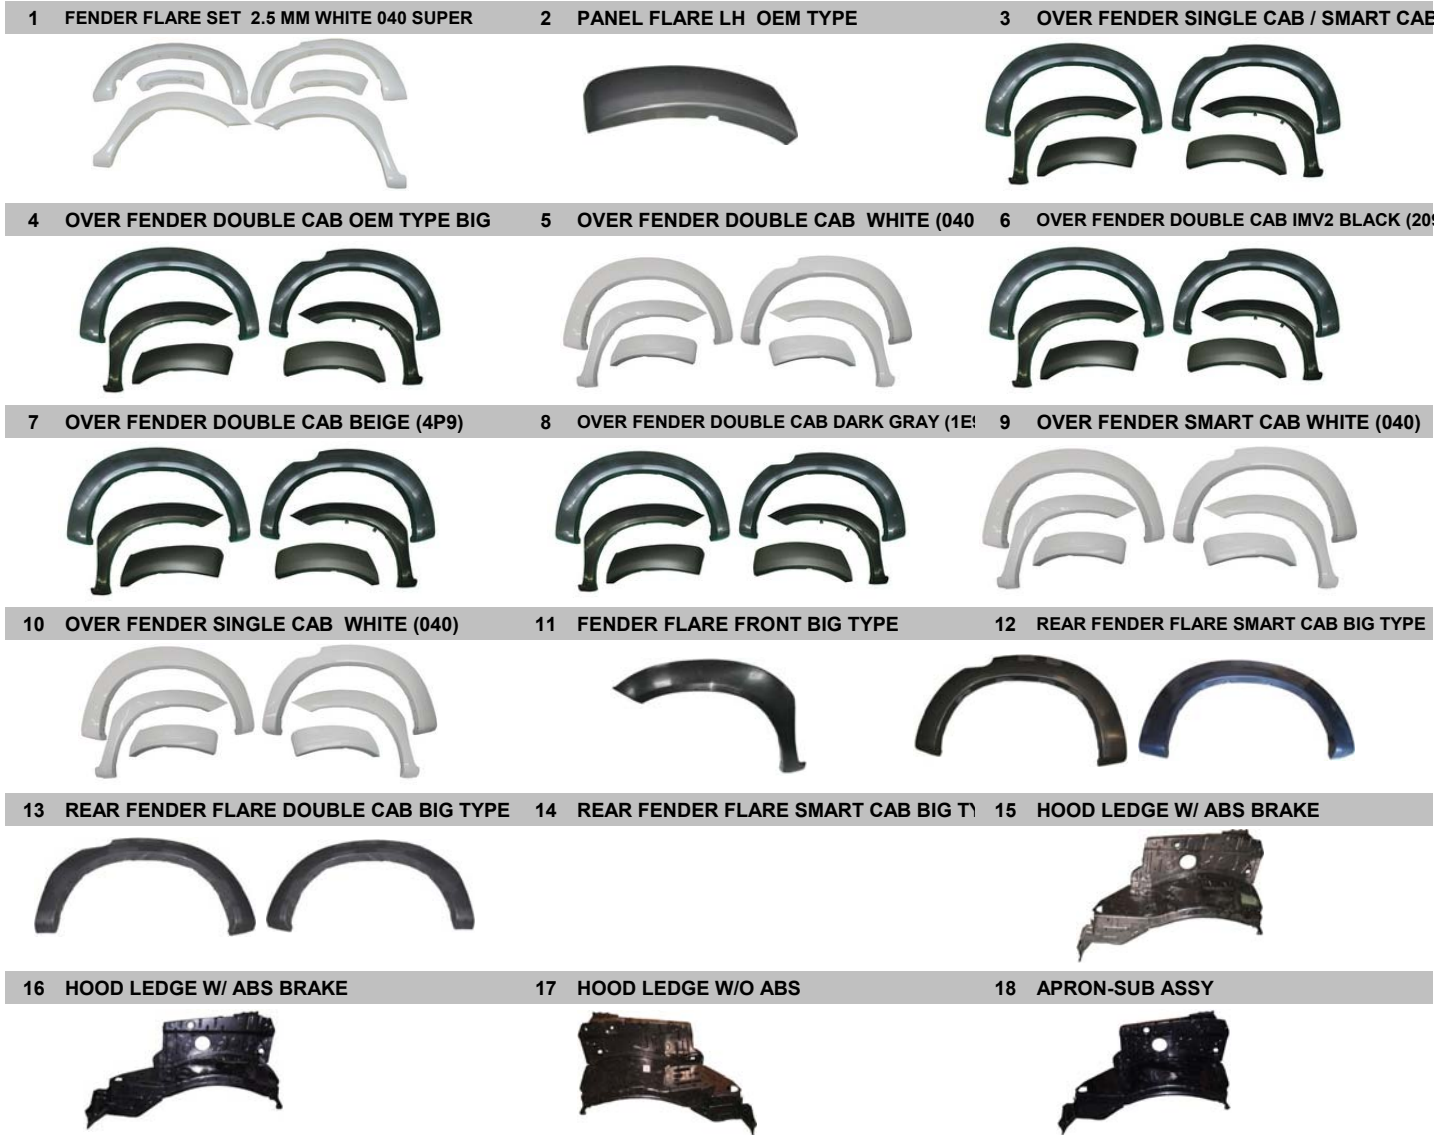

TOYOTA HILUX VIGO 2004-2005

NO	CODE	DESCRIPTION	MODEL	YEAR	OEM	PCS	NW	GW	M3	PART LINK
1	TYFF091 SW	FENDER FLARE SET (6 PCS) 2.5 MM WHITE 040 SUPER	VIGO 4 DRS.	'04-'10		1				
2	TYPF091 LA	PANEL FLARE LH OEM TYPE	VIGO 2/4x4	'04-'09		1	0.31	0.35	0.0063	
	TYPF091 RA	PANEL FLARE RH 2.5MM	VIGO 2/4x4	'04-'05		1	0.35	0.37	0.0034	
3	TYFF171 SA	OVER FENDER SINGLE CAB / SMART CAB	HILUX VIGO	'04-'11	53847/8-0K904/61681/2-0K904	1	5.09	7.18	0.1630	
4	TYFF171 SB	OVER FENDER DOUBLE CAB (6PCST) OEM TYPE BIG	HILUX VIGO	'04-'09	53847/8-0K904/61681/2-0K904	1	4.94	7.03	0.1630	
5	TYFF171 SC	OVER FENDER DOUBLE CAB WHITE (040) (6PCS/SET)	HILUX VIGO	'04-'09		1	4.00	6.09	0.1600	
6	TYFF171 SD	OVER FENDER DOUBLE CAB IMV2 BLACK (209) (6PCS/SET)	HILUX VIGO	'04-'09		1	4.00	6.09	0.1600	
7	TYFF171 SE	OVER FENDER DOUBLE CAB BEIGE (4P9) (6PCS/SET)	HILUX VIGO	'04-'09		1	4.00	6.09	0.1600	
8	TYFF171 SF	OVER FENDER DOUBLE CAB DARK GRAY (1E9)(6 PCS /SET)	HILUX VIGO	'04-'09		1	4.00	6.09	0.1600	
9	TYFF171 SG	OVER FENDER SMART CAB WHITE (040) 6 PCS /SET	HILUX VIGO	'04-'09		1	5.24	7.34	0.0696	
10	TYFF171 SW	OVER FENDER SINGLE CAB WHITE (040) (6 PCS / SET)	HILUX VIGO	'04-'09		1	5.24	7.34	0.0696	
11	TYFF171 F LA	FENDER FLARE FRONT LH BIG TYPE	HILUX VIGO	'04-'09	53848-0K904	5	4.15	6.25	0.1630	
	TYFF171 F RA	FENDER FLARE FRONT RH BIG TYPE	HILUX VIGO	'04-'09	53847-0K904	5	4.13	6.23	0.1630	
12	TYFF171 R LA	REAR FENDER FLARE LH SMART CAB BIG TYPE	HILUX VIGO	'04-'09	61682-0K904	5	6.15	8.24	0.1630	
	TYFF171 R RA	REAR FENDER FLARE RH SMART CAB BIG TYPE	HILUX VIGO	'04-'09	61681-0K905	5	6.21	8.30	0.1630	
13	TYFF171 R LB	REAR FENDER FLARE LH DOUBLE CAB BIG TYPE	HILUX VIGO	'04-'09	61682-0K903	5	6.10	8.19	0.1630	
	TYFF171 R RB	REAR FENDER FLARE RH DOUBLE CAB BIG TYPE	HILUX VIGO	'04-'09	61681-0K904	5	6.22	8.31	0.1630	
14	TYFF171 R LC	REAR FENDER FLARE LH SMART CAB BIG TYPE	HILUX VIGO	'04-'09	61682-0K904	5	6.10	8.19	0.1630	
	TYFF171 R RC	REAR FENDER FLARE RH SMART CAB BIG TYPE	HILUX VIGO	'04-'09	61681-0K905	1	1.00	1.00	0.0300	
15	53702-0K010	HOOD LEDGE LH W/ ABS BRAKE	TOYOTA VIGO	'04-'05	53702-0K011	1	5.60	5.60	0.1159	
	53701-0K010	HOOD LEDGE RH W/ ABS BRAKE	TOYOTA VIGO	'04-'05	53701-0K010	1	5.10	5.10	0.1163	
16	53702-0K012	HOOD LEDGE LH W/ ABS BRAKE	VIGO (TGN16)	05	53702-0K012	1				
	53701-0K012	HOOD LEDGE RH W/ ABS BRAKE	VOGO (TGN16)	05	53701-0K012	1	5.50	5.50	0.1163	
17	53702-0K020	HOOD LEDGE LH W/O ABS	VIGO	'05-'06	53702-0K020	1	5.50	5.50	0.1384	
	53701-0K020	HOOD LEDGE RH W/O ABS BRAKE	VIGO	'07-'08	53701-0K020	1	5.60	5.60	0.1159	
18	53702-0K031	APRON-SUB LH ASSY	VIGO	'05-'06	53702-0K031	1				
	53701-0K031	APRON-SUB RH ASSY	VIGO	'05-'06	53701-0K031	1	5.10	5.10	0.1159