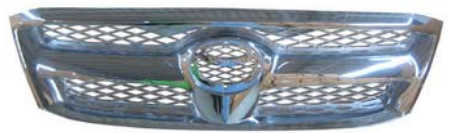

## TOYOTA HILUX VIGO 2004-2005

**1 GRILLE BK**

**2 GRILLE BK WITH CP MOULDING**

**3 GRILLE FULL CP**

**4 GRILLE BK WITH CP MOULDING WITH "INTERCOOLER"**

**5 GRILLE BLACK (209)**

**6 GRILLE RED PEARL (3Q2)**

**7 GRILLE SILVER (1E4)**

**8 GRILLE WHITE(040) WITH MOULDING**

**9 GRILLE GREY (1D2)**

**10 GRILLE HORIZONTAL CP/GYM**

**11 GRILLE VERTICAL CP/GYM**

**12 RETAINER RADIATOR GRILLE**

**13 GRILLE ALL CP BENTLEY DESIGN FOR '05 MOL**